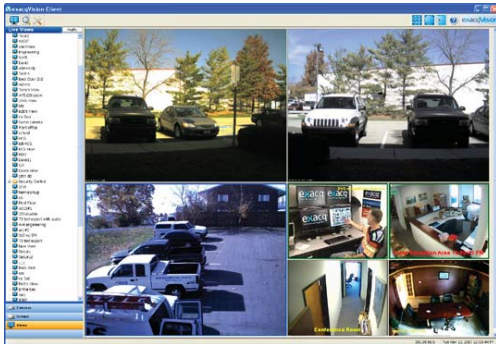

HYBRID/NVR Software Features

The AdSec DVR/NVR-4000 Hybrid Network Video Recorder ("NVR") system provides seamless integration and recording of both analog and IP video surveillance cameras on a single 2U rackmount server.

The powerful, yet easy to operate client user interface installs on any standard PC and can connect to multiple AdSec 4000 series servers creating a virtually unlimited amount of cameras and protection. Each Hybrid NVR server includes up to 32 analog inputs and includes 8 IP camera licenses which can be expanded to 64 IP cameras per server.

- Intuitive user-interface
- Multi-monitor support
- SmartSearch
- Multi-camera recorded video playback
- Pre/Post alarm recording
- Event notification
- Quick DVD export
- Text insertion / search
- Activity log
- Privacy Video Block
- Complete Remote Administration
- Graphic search display
- Simultaneously record, review and administrate
- Audio from supported IP cameras
- Powerful, easy to use, camera grouping and viewing options
- Touring
- Soft Triggers
- Image Cropping
- Supports growing list of IP Cameras including Axis, IQinvision, Panasonic, Sony, Arecont Vision, ACTi, CBC America Corp., Vivotek & GE.